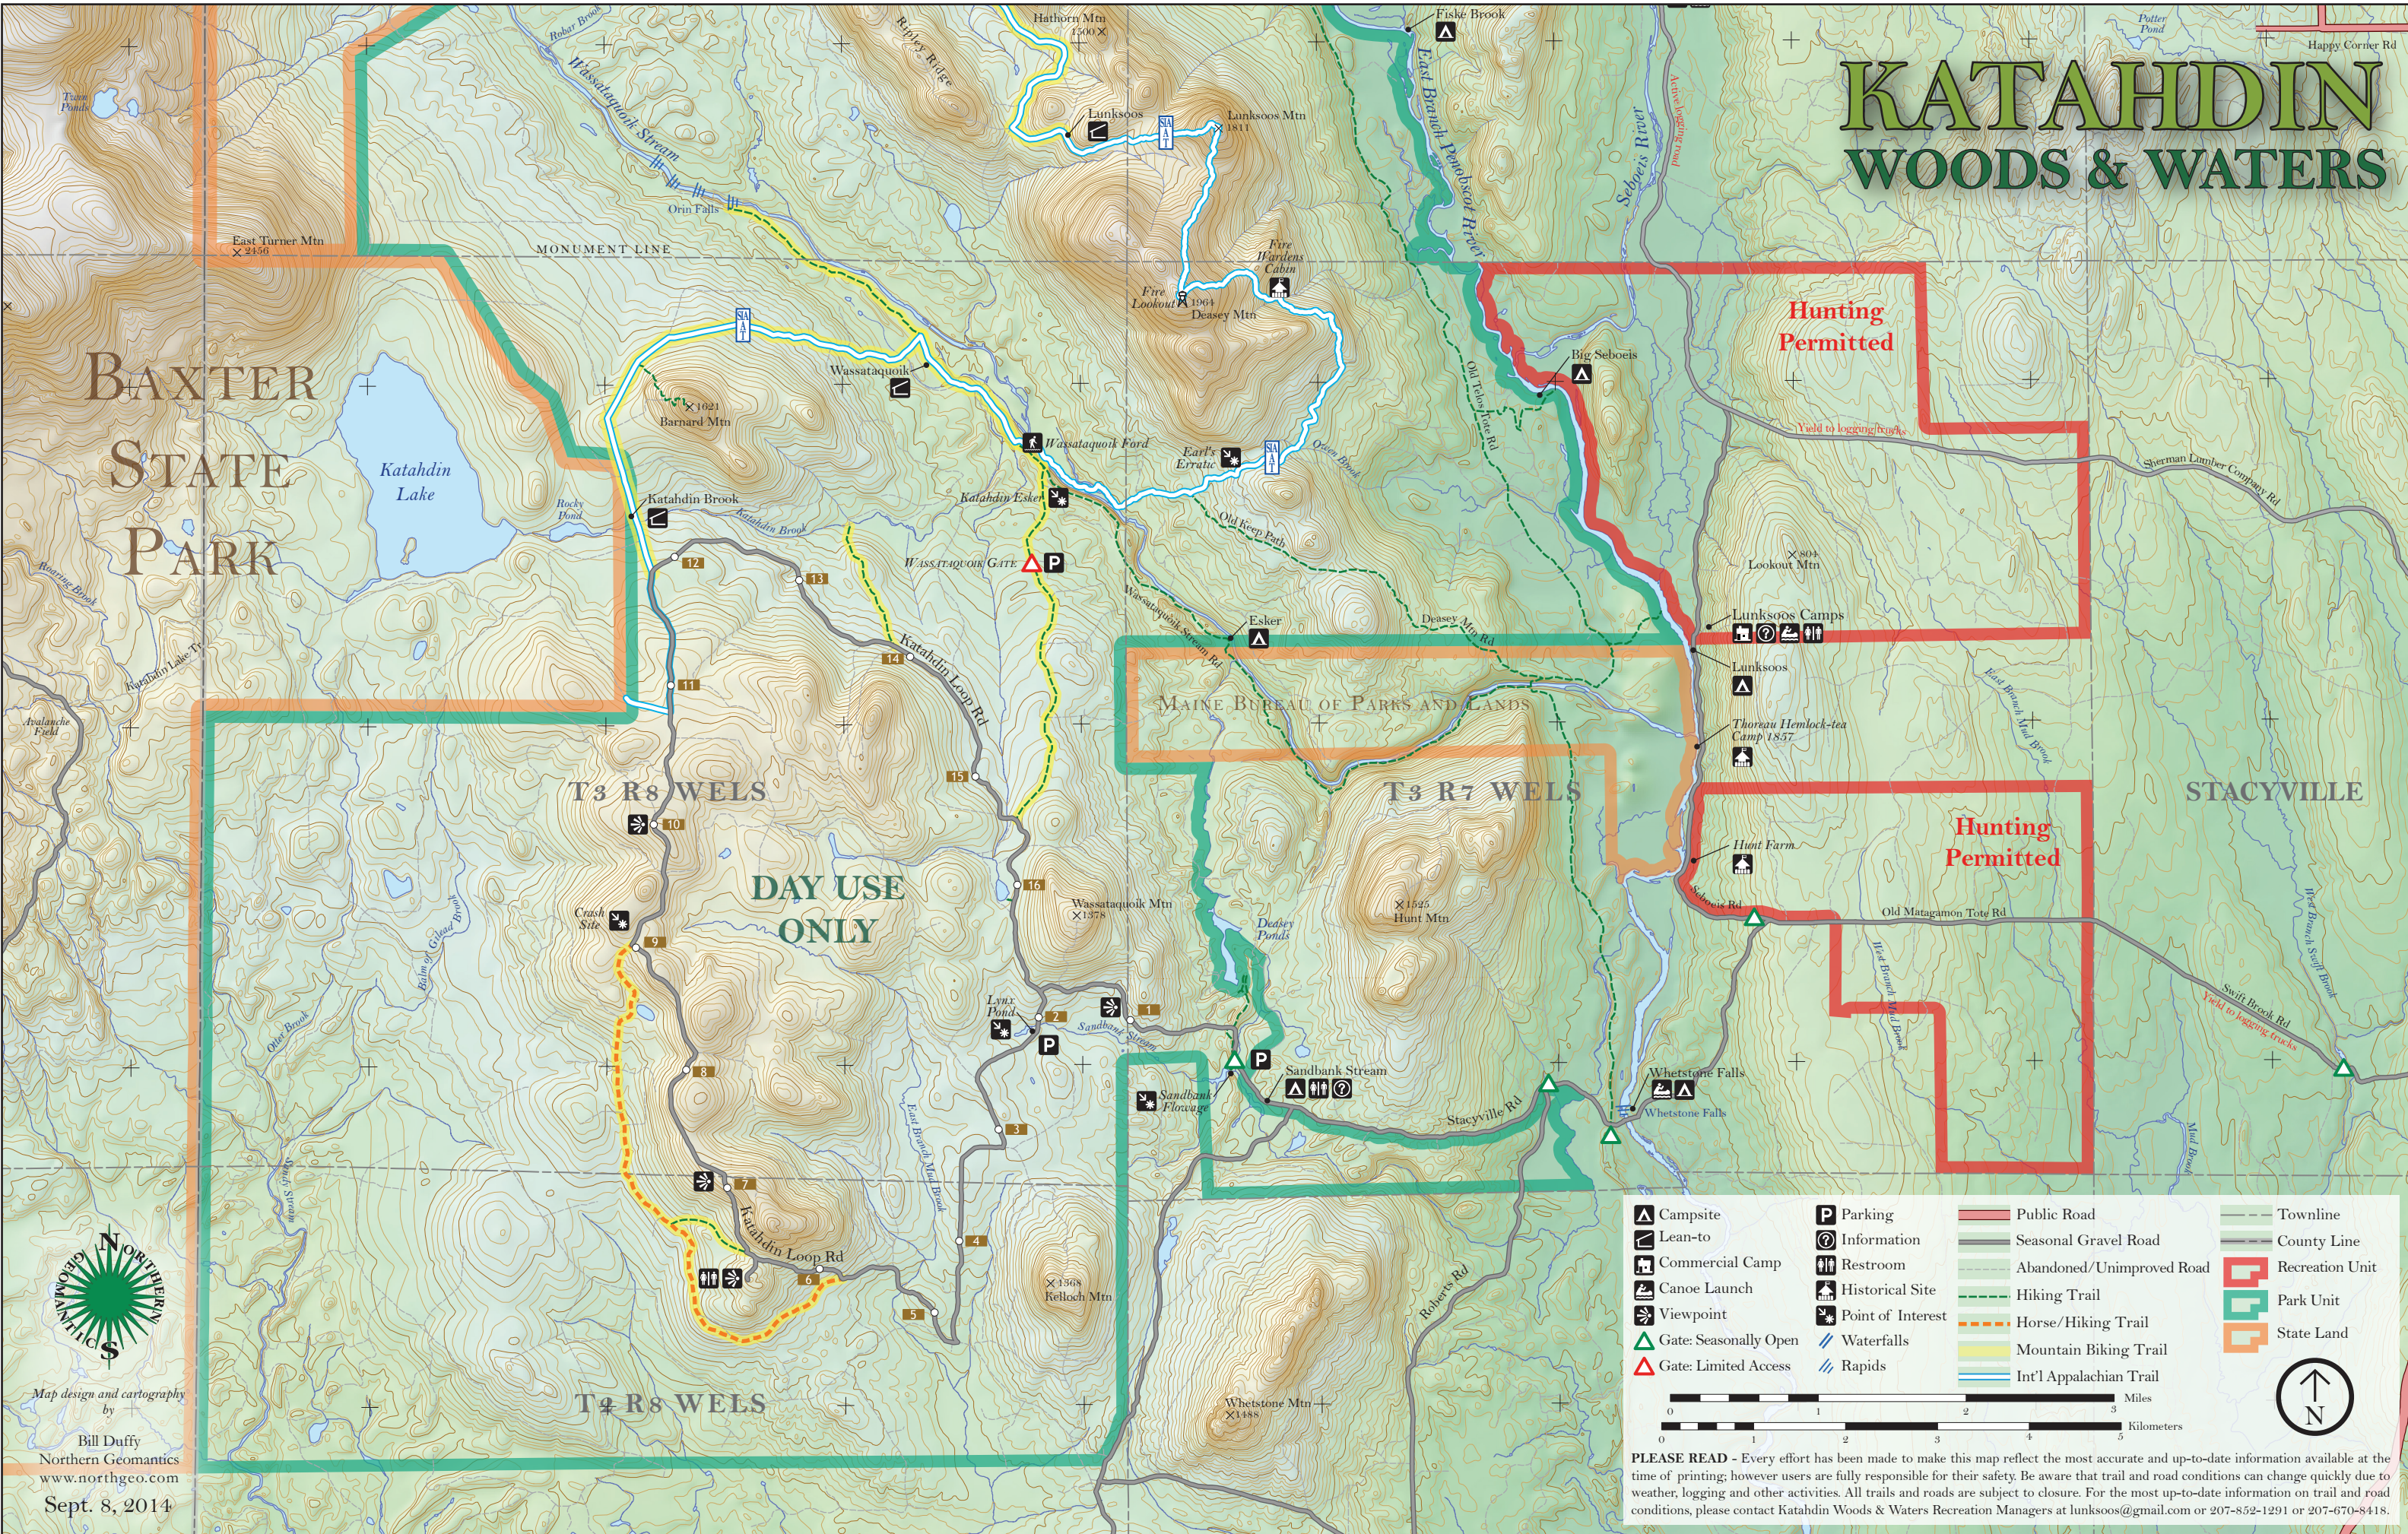

KATAHDIN WOODS & WATERS

BAXTER
STATE
PARK

MAINE BUREAU OF PARKS AND LANDS

STACYVILLE

DAY USE ONLY

Hunting Permitted

Hunting Permitted

PLEASE READ - Every effort has been made to make this map reflect the most accurate and up-to-date information available at the time of printing; however users are fully responsible for their safety. Be aware that trail and road conditions can change quickly due to weather, logging and other activities. All trails and roads are subject to closure. For the most up-to-date information on trail and road conditions, please contact Katahdin Woods & Waters Recreation Managers at lunksoos@gmail.com or 207-852-1291 or 207-670-8418.

**NORTHERN
GEOMATICS**
Map design and cartography by
Bill Duffy
Northern Geomatics
www.northgeo.com
Sept. 8, 2014